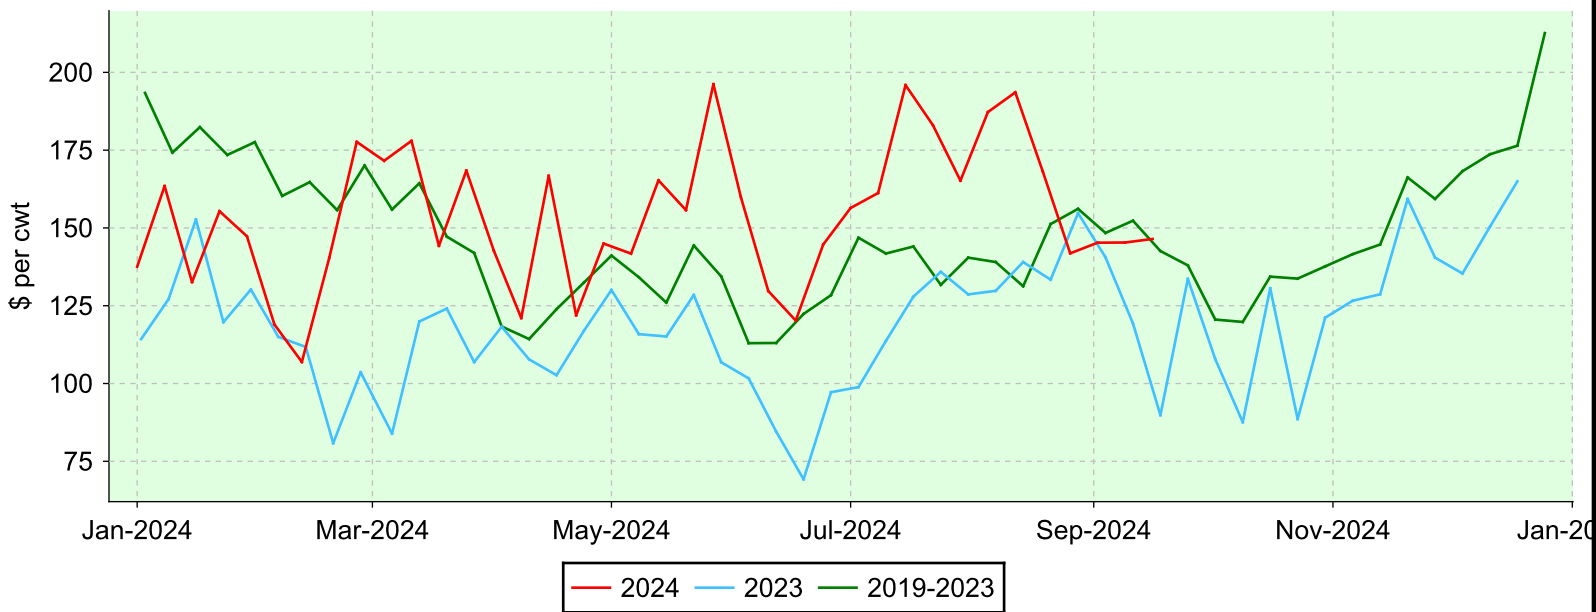

Sheep (all weights)

Embrun, Monday sales.

Average Price

Volume